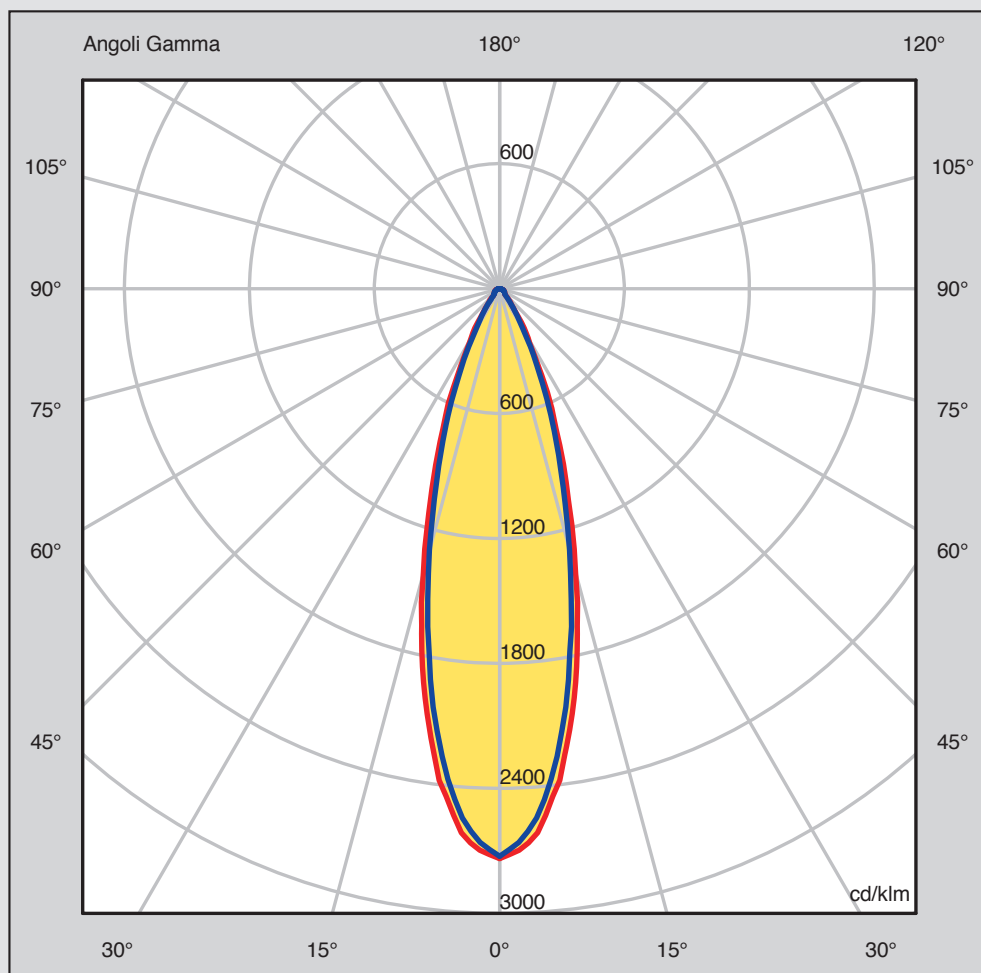

T01 LED 7W 6000°k

Lampadina led 500 lumen/LED light bulb 500 lumen

T01 LED 7W 3000°k

Lampadina led 450 lumen/LED light bulb 450 lumen

T03 - MODULO LED 7W - 4000°K

Modulo led 525 lumen-700mA/LED module 542 lumen-700mA

T01 ALO 40W

Lampadina alogena 2800°K/Halogen light bulb 2800°K