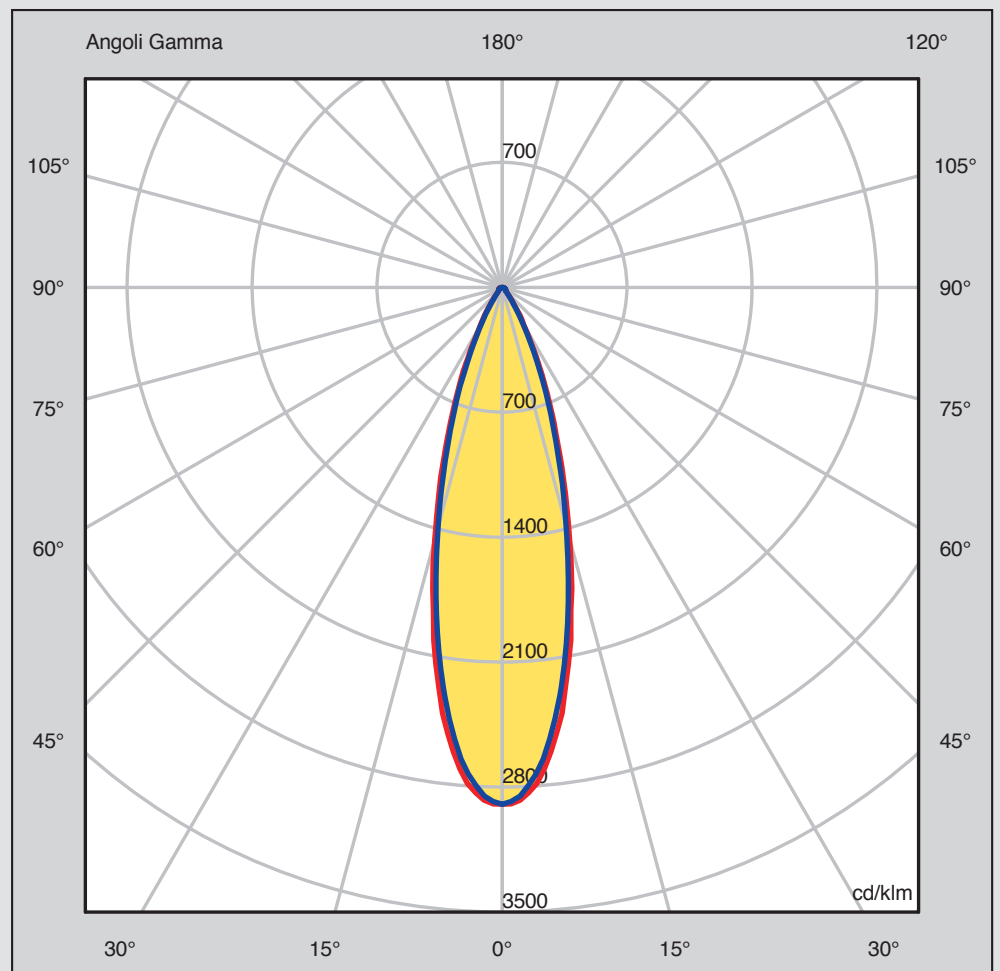

T01 LED 7W 6000°k

Lampadina led 500 lumen/LED light bulb 500 lumen

T01 LED 7W 3000°k

Lampadina led 450 lumen/LED light bulb 450 lumen

T03 - MODULO LED 7W - 4000°K

Modulo led 525 lumen-700mA/LED module 542 lumen-700mA

T01 ALO 40W

Lampadina alogena 2800°K/Halogen light bulb 2800°K