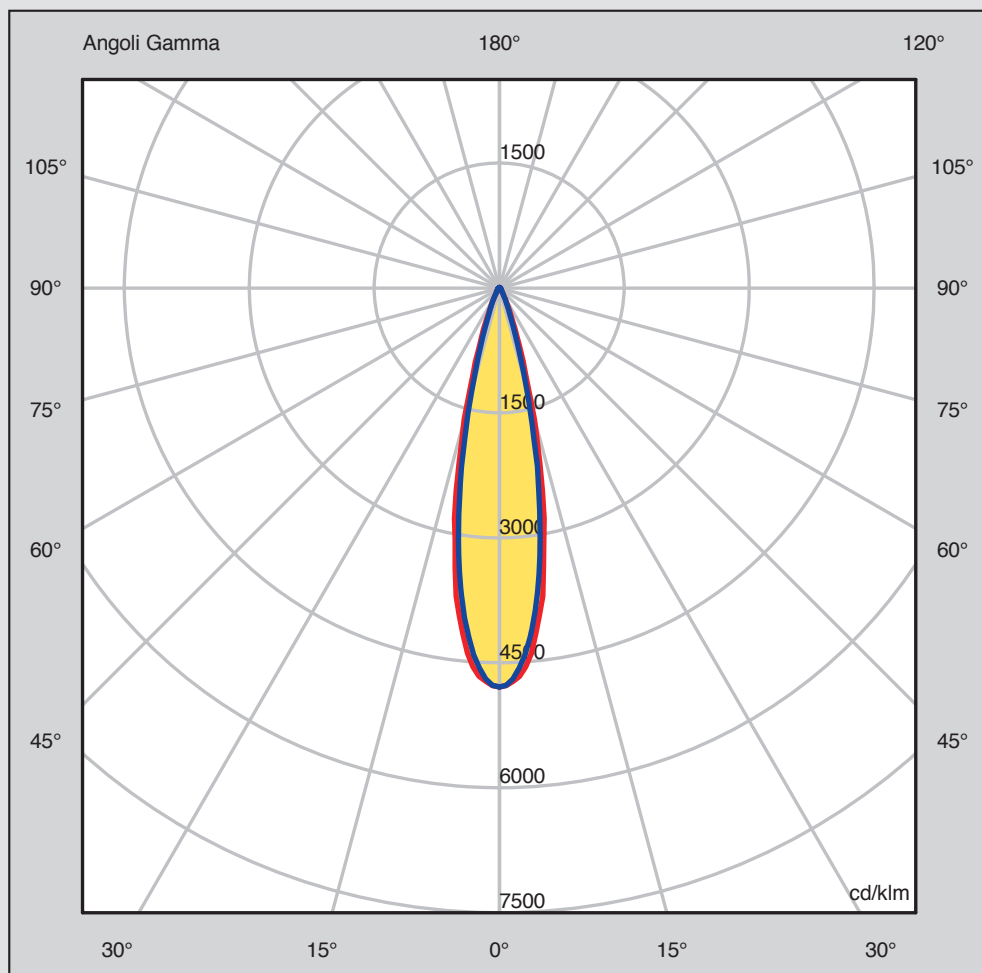

T01 LED 7W 6000°k

Lampadina led 500 lumen/LED light bulb 500 lumen

T01 LED 7W 3000°k

Lampadina led 450 lumen/LED light bulb 450 lumen

T03 - MODULO LED 7W - 4000°K

Modulo led 525 lumen-700mA/LED module 542 lumen-700mA

T01 ALO 40W

Lampadina alogena 2800°K/Halogen light bulb 2800°K