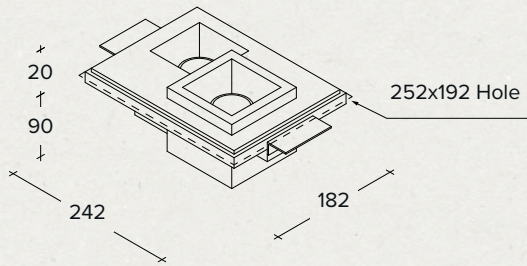

T255 Heraea