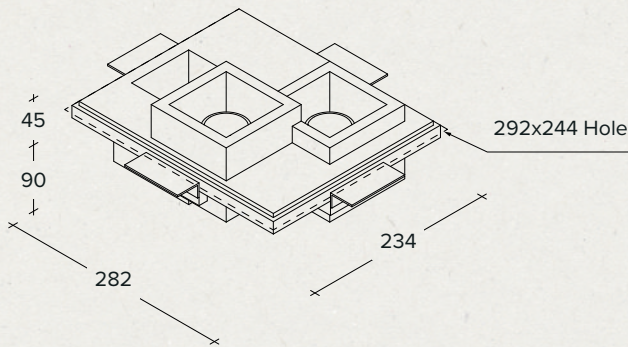

T256 Heraea