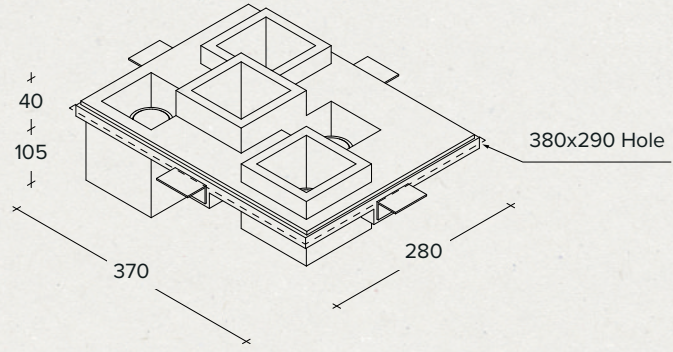

T257 Heraea

Five-lights recessed plaster spotlight

Designed by	Acero design studio
Material / Materiale / Material / Material / Материал	Plaster / Gesso / Gips / Yeso / Гипсовый
Light source / Fonte di luce / Lichtquelle / Fuente de luz / Источник света	GU10 5 x 40W
Type-approvals / Omologazioni / Zulassungen / Homologaciones / Разрешения