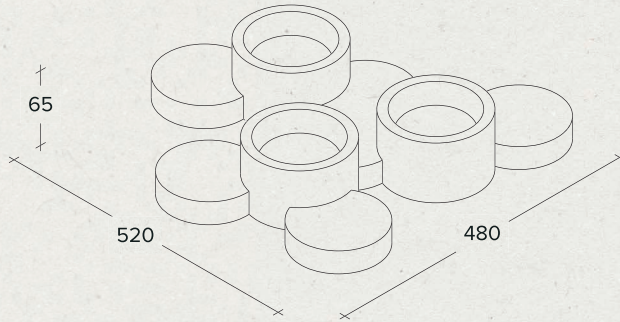

T263 Chio

Three-lights plaster ceiling lamp
(Modello depositato)