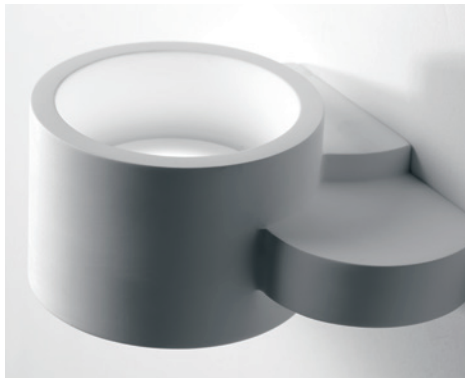

**T278 Chio**

Two-lights plaster ceiling lamp

GX53 - 2x10W

w315 x d175 x h65 mm

↑ → →

**T319 Chio**

One-light plaster wall lamp  
GX53 – 1x10W  
w200 x d125 x h85 mm

← ↓  
**T320 Chio**  
Two-lights plaster wall lamp  
GX53 – 2x10W  
w335 x d150 x h105 mm