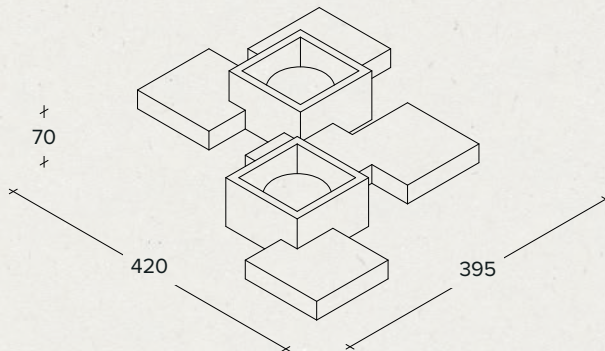

Two-lights plaster ceiling lamp (Modello depositato)

Designed by Acero design studio

Material / Materiale / Material / Material / Материал Plaster / Gesso / Gips / Yeso / Гипсовый

Light source / Fonte di luce / Lichtquelle / Fuente de luz / Источник света GX53
2 x 10W

Type-approvals / Omologazioni / Zulassungen / Homologaciones / Разрешения