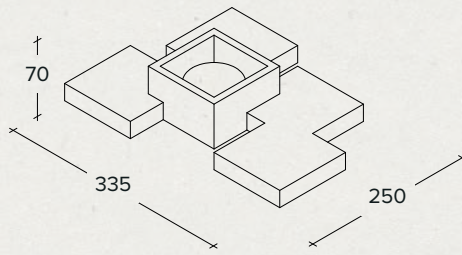

TECNICO[®]
N A T U R A L L I G H T

Side

Acero design studio

_T291
_T292
_T293
_T326

T291 Side

One-light plaster ceiling lamp (Modello depositato)

Designed by Acero design studio

Material / Materiale / Material / Material / Материал Plaster / Gesso / Gips / Yeso / Гипсовый