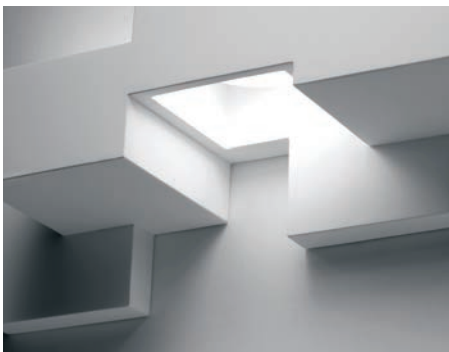

← ↑ ↑

T326 Side

Three-lights Up/down plaster wall lamp

GX53 – 3x10W

w440 x d120 x h230 mm