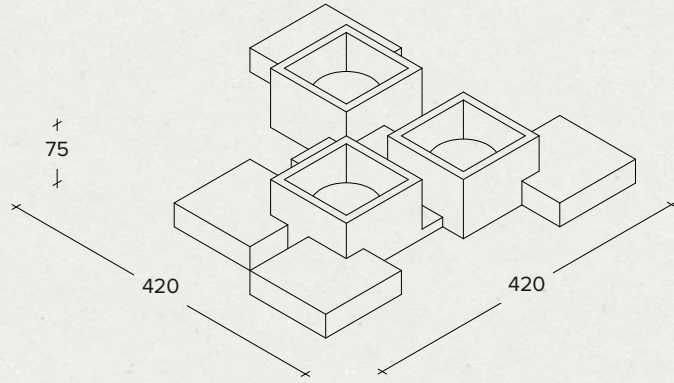

T293 Side

Three-lights plaster ceiling lamp
(Modello depositato)

Designed by Acero design studio

Material / Materiale / Material /
Material / Материал **Plaster** / Gesso / Gips /
Yeso / Гипсовый

Light source / Fonte di luce /
Lichtquelle / Fuente de luz /
Источник света GX53
3 x 10W

Type-approvals / Omologazioni /
Zulassungen / Homologaciones /
Разрешения