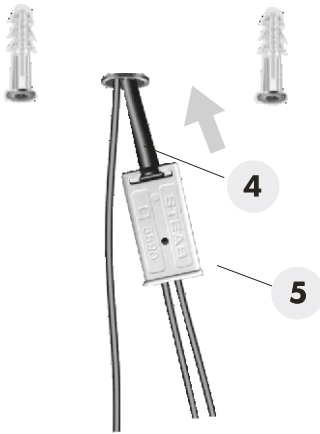

## Side

Design: Marco Spatti  
MADE IN CHINA

**T292** 220-240V 50/60Hz MAX 2 X 10W GX53

1

2

3

6

7