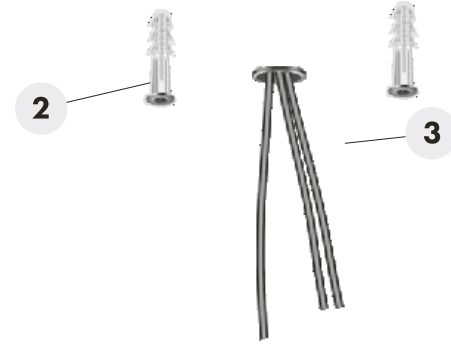

## Side

Design: Marco Spatti  
MADE IN CHINA

**T292** 220-240V 50/60Hz MAX 2 X 10W GX53

1

2

3

6

7