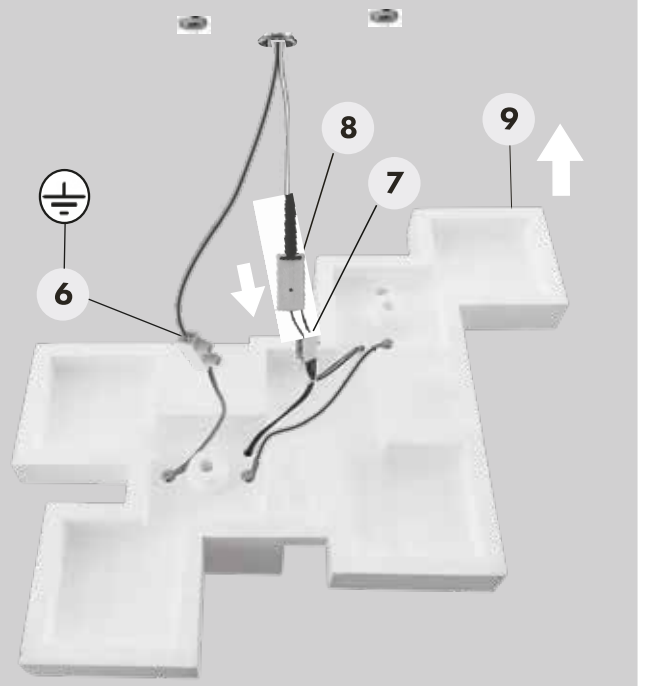

Side

Design: Marco Spatti
MADE IN CHINA

T292 220-240V 50/60Hz MAX 2 X 10W GX53

1

2

3

6

7

9

12