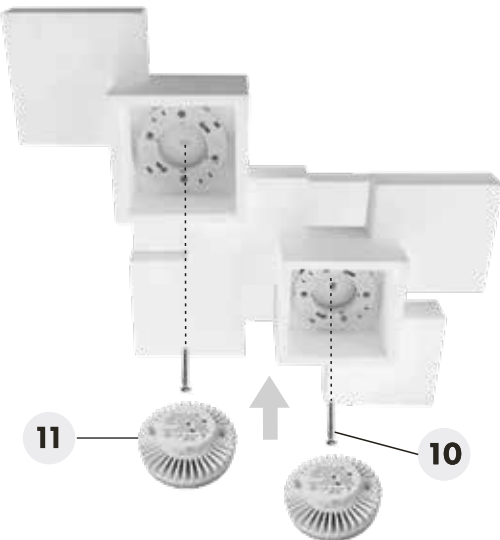

Side

Design: Marco Spatti
MADE IN CHINA

T292 220-240V 50/60Hz MAX 2 X 10W GX53

1

2

3

6

7

9

12