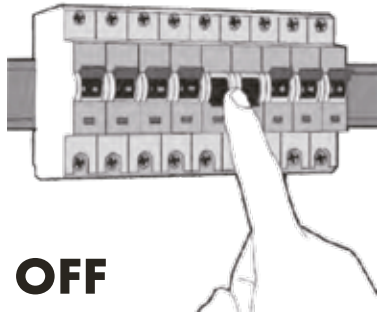

## Side

Design: Marco Spatti  
MADE IN CHINA

**T292** 220-240V 50/60Hz MAX 2 X 10W GX53

1

2

3

6

7