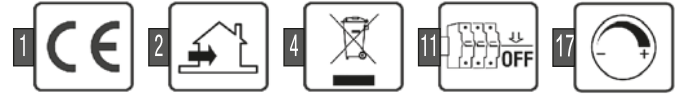

## Side

Design: Marco Spatti  
MADE IN CHINA

**T292** 220-240V 50/60Hz MAX 2 X 10W GX53

1

2

3

6

7