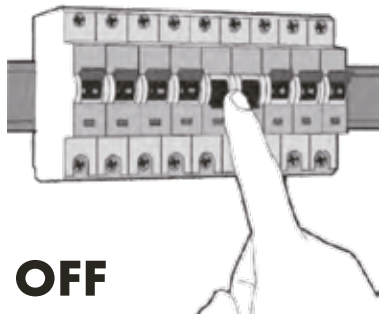

Side

Design: Marco Spatti
MADE IN CHINA

T293

220-240V 50/60Hz MAX 3 X 10W GX53

1

OFF

2

12