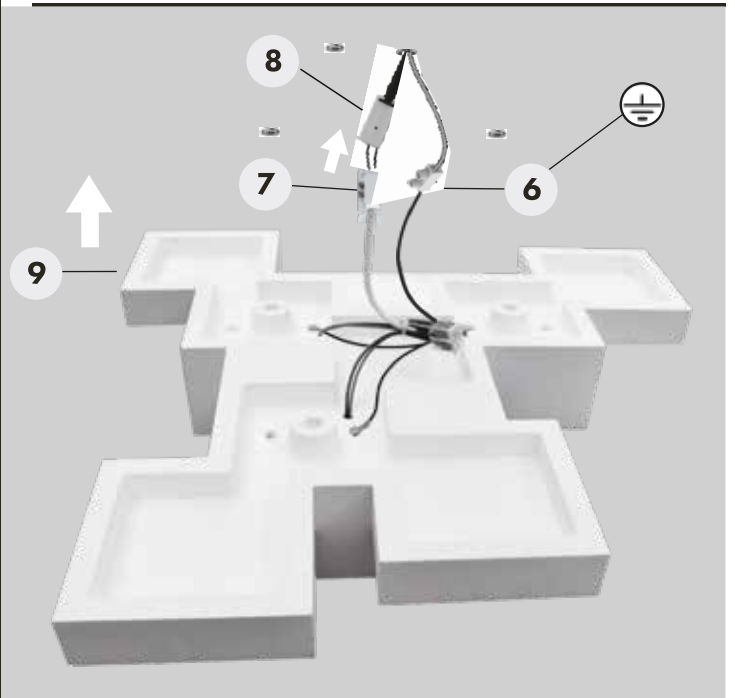

Side

Design: Marco Spatti
MADE IN CHINA

T293

220-240V 50/60Hz MAX 3 X 10W GX53

1

OFF

2

12