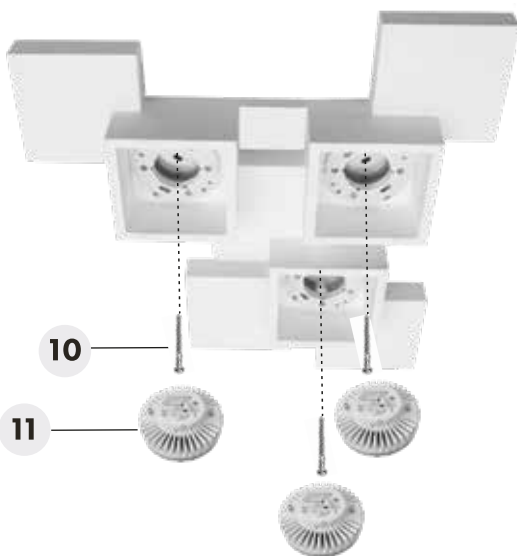

Side

Design: Marco Spatti
MADE IN CHINA

T293

220-240V 50/60Hz MAX 3 X 10W GX53

1

OFF

2

12