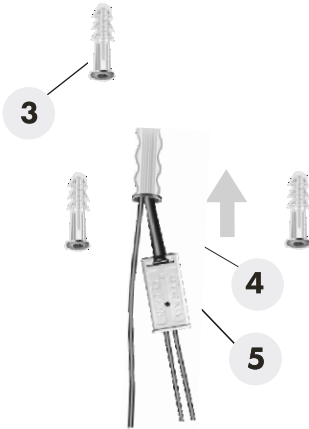

Side

Design: Marco Spatti
MADE IN CHINA

T293

220-240V 50/60Hz MAX 3 X 10W GX53

1

OFF

2

12