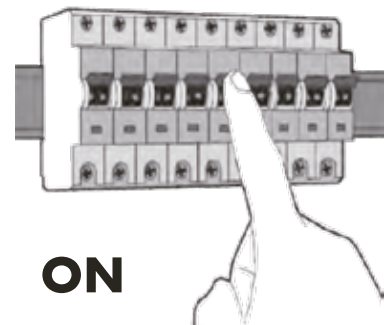

Side

Design: Marco Spatti
MADE IN CHINA

T293

220-240V 50/60Hz MAX 3 X 10W GX53

1

OFF

2

12