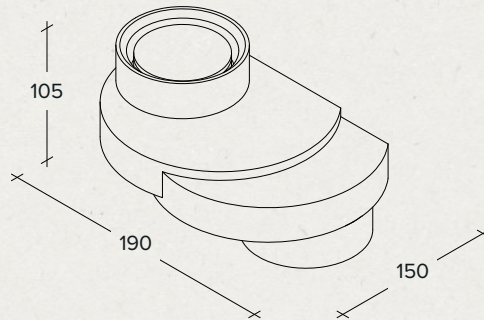

T362 Demetra

Two-lights double emission plaster wall lamp
(Modello depositato)