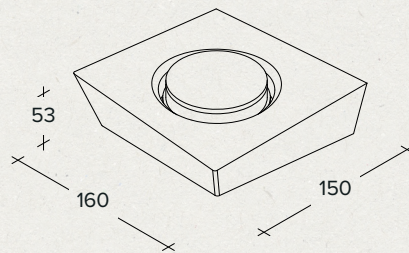

T374 Anchise

One-light plaster wall lamp with irregular geometry
(Modello depositato)