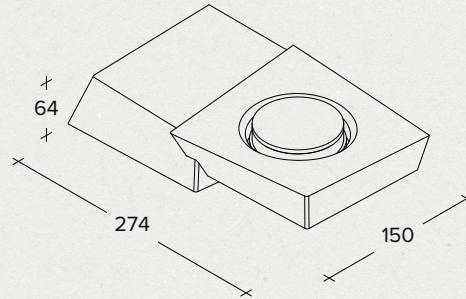

Type-approvals / Omologazioni / Zulassungen / Homologaciones / Разрешения

T375 Anchise

Up/Down dual lighting plaster wall lamp with irregular geometry
(Modello depositato)

Designed by

_blank design studio