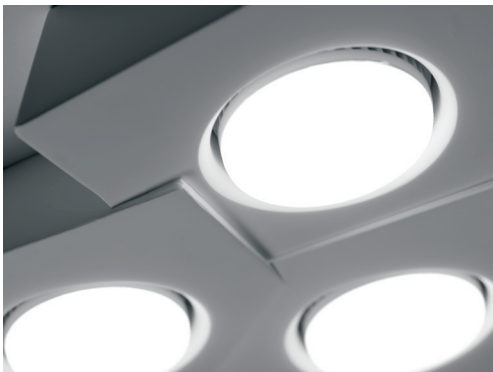

↓ →
T374 Anchise
One-light plaster wall lamp
with irregular geometry
GX53 – 1x10W
w160 x d150 x h53 mm