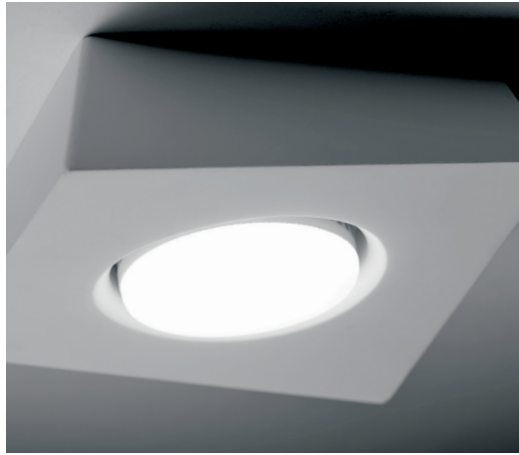

↓ → →

T371 Anchise

One light plaster ceiling lamp
with irregular geometry
GX53 - 1x10W
w180 x d175 x h45 mm