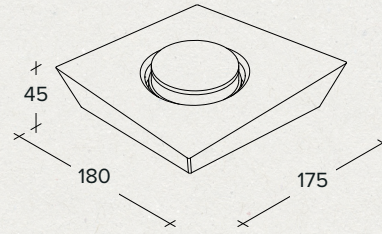

T371 Anchise

One light plaster ceiling lamp with irregular geometry
(Modello depositato)

Designed by _blank design studio

Material / Materiale / Material / Material / Material / Материал **Plaster / Gesso / Gips / Yeso / штукатурка**