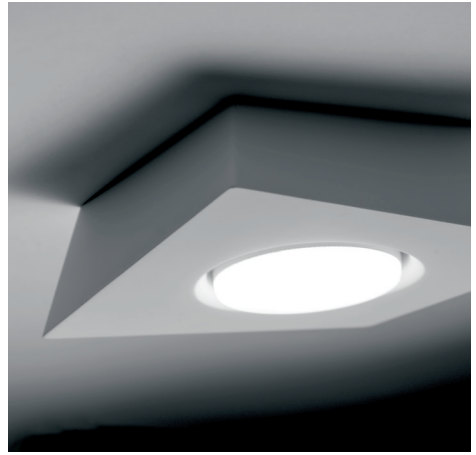

↓ → →

T371 Anchise

One light plaster ceiling lamp
with irregular geometry
GX53 - 1x10W
w180 x d175 x h45 mm