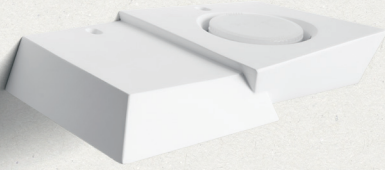

T371 Anchise

One light plaster ceiling lamp with irregular geometry
(Modello depositato)

Designed by _blank design studio

Material / Materiale / Material / Material / Material / Материал **Plaster / Gesso / Gips / Yeso / штукатурка**

Type-approvals / Omologazioni / Zulassungen / Homologaciones / Разрешения

T375 Anchise

Up/Down dual lighting plaster wall lamp with irregular geometry
(Modello depositato)

Designed by

_blank design studio