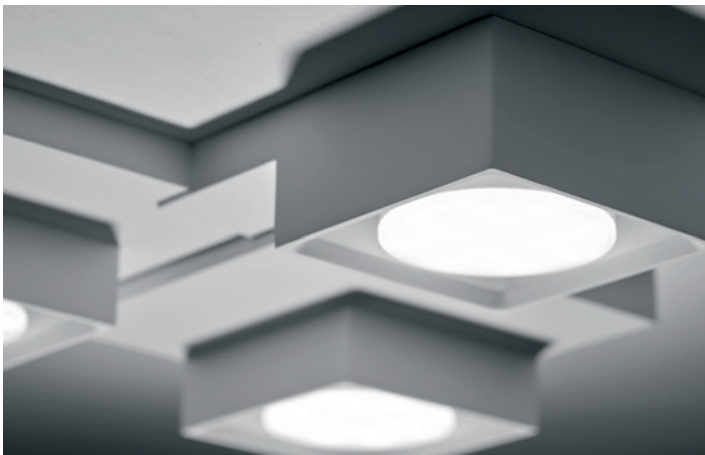

T378 Sibari

Three-lights plaster ceiling lamp

GX53 – 3x10W

w310 x d290 x h53 mm