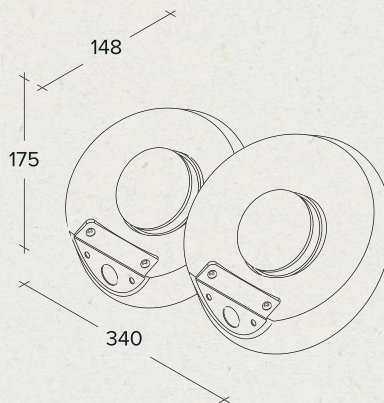

Type-approvals / Omologazioni /
Zulassungen / Homologaciones /
Разрешения

T395 Patra

Plaster wall lamp for indirect lighting

(Modello depositato)

Designed by

_blank design studio

Material / Materiale / Material /
Material / Материал

↑ ← ←

T394 Patra

Plaster wall lamp for indirect lighting
GX53 – 1x10W
w180 x d133 x h137 mm

↑ ← ←

T395 Patra

Plaster wall lamp for indirect lighting
GX53 – 2x10W
w340 x d148 x h175 mm