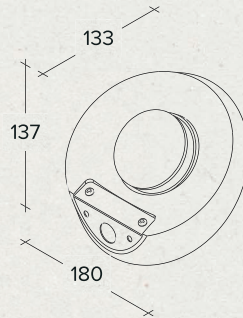

TECNICO[®]
N A T U R A L L I G H T

Patra

_blank design studio

_T394

_T395

T394 Patra

Plaster wall lamp for indirect lighting

(Modello depositato)