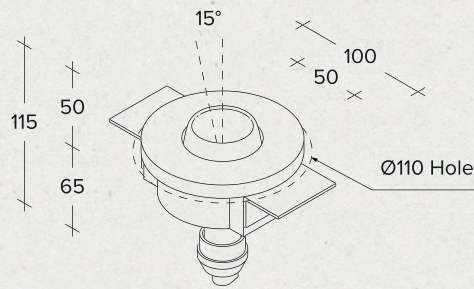

One-light adjustable recessed plasterboard spotlight with matte black painted ring finishing. Adjustable 15° tilt light.

Designed by *_blank design studio*

Material / Materiale / Material / Material / Материал