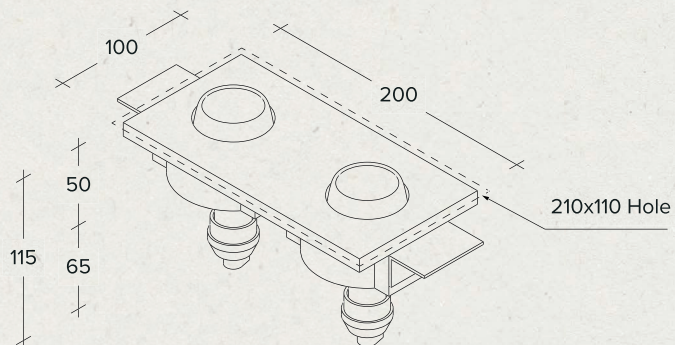

T413 Lelanto

Two-lights adjustable recessed plasterboard spotlight with matte white painted ring finishing. Adjustable 15° tilt light.

Designed by

_blank design studio

Material / Materiale / Material /
Material / Материал