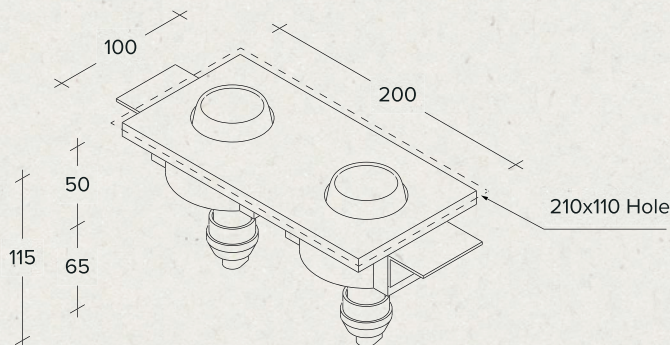

T357 *Lelanto*

Two-lights adjustable recessed plasterboard spotlight with matte black painted ring finishing. Adjustable 15° tilt light.

Designed by *_blank design studio*

Material / Materiale / Material / Material / Материал

Plaster and aluminium / Gesso e alluminio / Gips und Aluminium / Yeso y aluminio / Гипс и алюминий

Light source / Fonte di luce / Lichtquelle / Fuente de luz / Источник света

GU10
2 x 40W

Type-approvals / Omologazioni / Zulassungen / Homologaciones / Разрешения