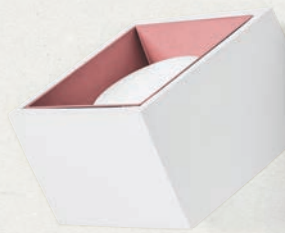

T437 Nasso quadrata
Aluminium frame - **Brushed copper**