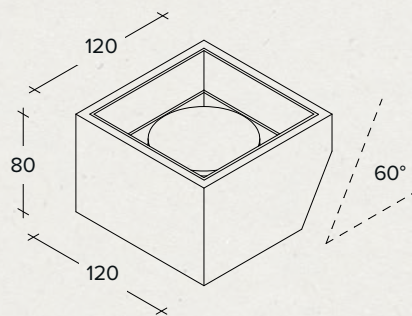

Plaster wall lamp with aluminium element in different finishings