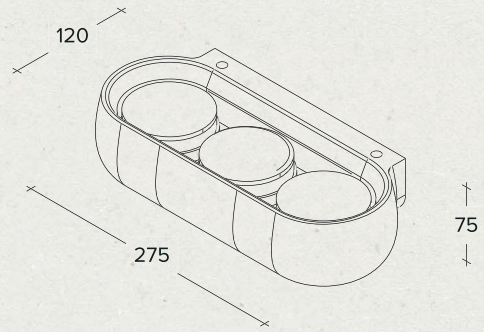

T477 Mysia
White

T478 Mysia
Quartz gray

Three-light plaster wall lamp white or Quartz gray (RAL 7039)

Designed by

Acero design studio

Material / Materiale / Material /
Material / Материал

Plaster / Gesso / Cips /
Yeso / Гипсовый

Light source / Fonte di luce /
Lichtquelle / Fuente de luz /
Источник света

GX53
3 x 10W

Type-approvals / Omologazioni /
Zulassungen / Homologaciones /
Разрешения