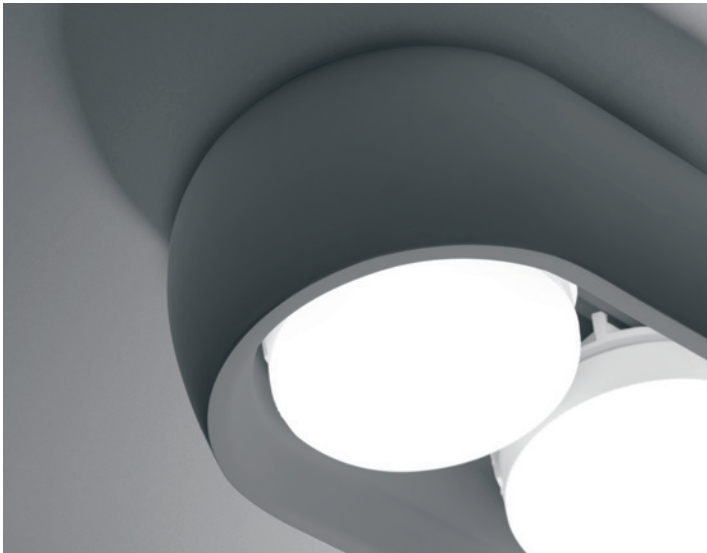

T458 Mysia

Two-lights plaster ceiling lamp

GX53 – 2x10W

w200 x d110 x h75 mm