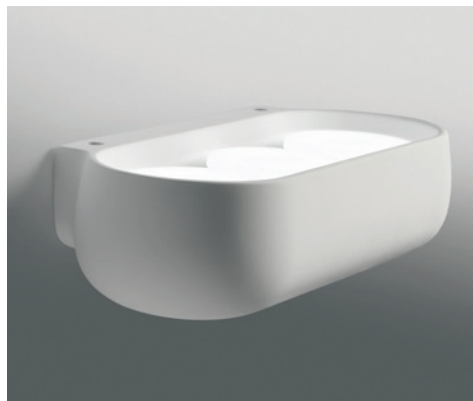

↑ ← ←
T477 Mysia
Three-lights plaster wall lamp
GX53 – 3x10W
w275 x d120 x h75 mm