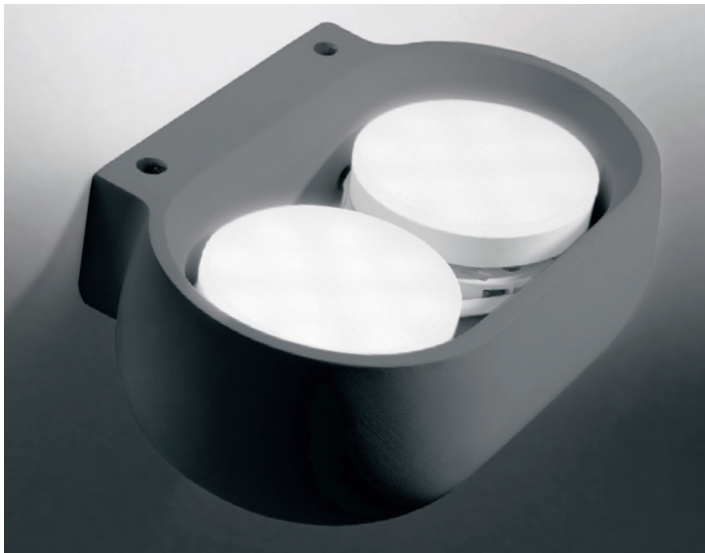

← ↑

T463 Mysia

Two-lights plaster wall lamp

GX53 – 2x10W

w200 x d120 x h75 mm