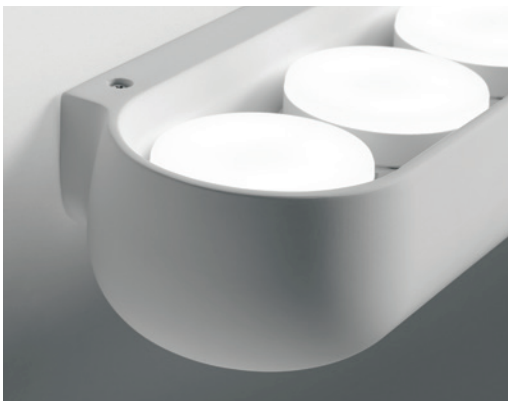

↓ →
T462 Mysia
One-light plaster wall lamp
GX53 – 1x10W
w110 x d120 x h75 mm