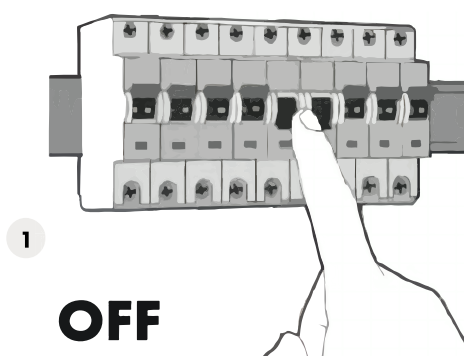

5 YEARS GUARANTEE
Scan the QR code and follow the instructions

Rhodia

Design: _blank design studio

T464 220-240V 50/60Hz MAX 1X7W LED 3000K

T465 220-240V 50/60Hz MAX 1X7W LED 3000K

T466 220-240V 50/60Hz MAX 1X7W LED 3000K

T467 220-240V 50/60Hz MAX 1X7W LED 3000K

8

9