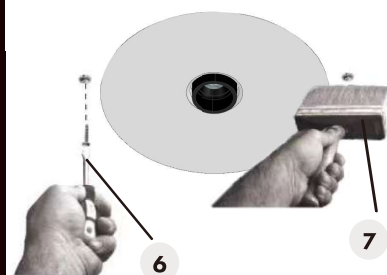

5 YEARS GUARANTEE
Scan the QR code and follow the instructions

Rhodia

Design: _blank design studio

T464 220-240V 50/60Hz MAX 1X7W LED 3000K

T465 220-240V 50/60Hz MAX 1X7W LED 3000K

T466 220-240V 50/60Hz MAX 1X7W LED 3000K

T467 220-240V 50/60Hz MAX 1X7W LED 3000K

8

9