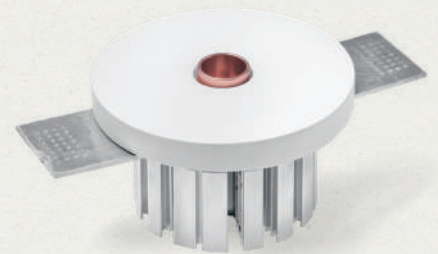

**T467 Rhodia**

Aluminium ring - **Brushed copper**

Recessed plaster lamp with aluminium ring.  
20 mm diameter light point with built-in LED module.  
Supplied with remote wiring power supply

Designed by	_blank design studio
Material / Materiale / Material / Material / Материал	Plaster and aluminium / Gesso e alluminio / Gips und Aluminium / Yeso y aluminio / Гипс и алюминий
Light source / Fonte di luce / Lichtquelle / Fuente de luz / Источник света	LED Module 1 x 7 W
Type-approvals / Omologazioni / Zulassungen / Homologaciones / Разрешения	   

**T479 Rhodia**

Aluminium ring - **Matte black**

**T480 Rhodia**

Aluminium ring - **Matte white**

**T481 Rhodia**

Aluminium ring - **Brushed brass**

**T482 Rhodia**

Aluminium ring - **Brushed copper**

Recessed plaster spotlight with aluminium ring.  
Light element diameter 20 mm with integrated Triac dimmer LED module. Power supply included, to be remote cabled. Once smoothed over, the spotlight - that can be installed in the plasterboard, blends into the structure.