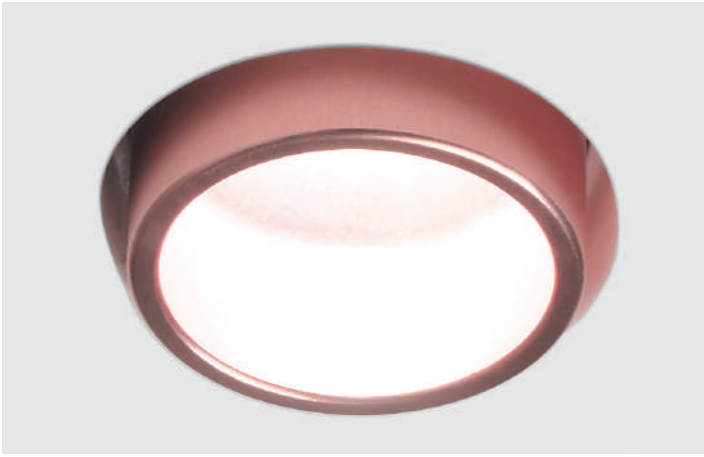

**T467 Rhodia**

Aluminium ring - **Brushed copper**

Recessed plaster lamp with aluminium ring.  
20 mm diameter light point with built-in LED module.  
Supplied with remote wiring power supply

Designed by	_blank design studio
Material / Materiale / Material / Material / Материал	Plaster and aluminium / Gesso e alluminio / Gips und Aluminium / Yeso y aluminio / Гипс и алюминий
Light source / Fonte di luce / Lichtquelle / Fuente de luz / Источник света	LED Module 1 x 7 W
Type-approvals / Omologazioni / Zulassungen / Homologaciones / Разрешения	   

Recessed plaster spotlight with aluminium ring.  
Light element diameter 20 mm with integrated Triac dimmer LED module. Power supply included, to be remote cabled. Once smoothed over, the spotlight - that can be installed in the plasterboard, blends into the structure.

→↓  
**T464 / T479 Rhodia**  
Recessed plaster light with  
matte black painted ring finishing  
Modulo LED - 7W  
Ø20 mm aluminium ring

**T465 / T480 Rhodia**  
Recessed plaster light with  
matte white painted ring finishing  
Modulo LED - 7W  
Ø20 mm aluminium ring

**T466 / T481 Rhodia**  
Recessed plaster lamp with  
brushed brass ring finishing  
Modulo LED - 7W  
Ø20 mm aluminium ring

**T467 / T482 Rhodia**  
Recessed plaster lamp  
with brushed copper ring finishing  
Modulo LED - 7W  
Ø20 mm aluminium ring