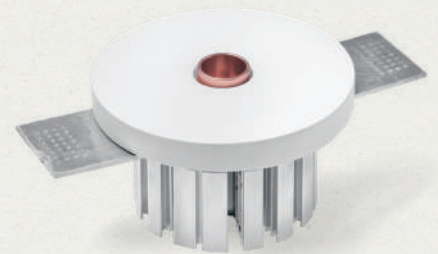

\_T481\*

\_T482\*

**T464 Rhodia**

Aluminium ring - **Matte black**

**T465 Rhodia**

Aluminium ring - **Matte white**

**T466 Rhodia**

Aluminium ring - **Brushed brass**

**T467 Rhodia**

Aluminium ring - **Brushed copper**

Recessed plaster lamp with aluminium ring.  
20 mm diameter light point with built-in LED module.  
Supplied with remote wiring power supply

Designed by	_blank design studio
Material / Materiale / Material / Material / Материал	Plaster and aluminium / Gesso e alluminio / Gips und Aluminium / Yeso y aluminio / Гипс и алюминий
Light source / Fonte di luce / Lichtquelle / Fuente de luz / Источник света	LED Module 1 x 7 W
Type-approvals / Omologazioni / Zulassungen / Homologaciones / Разрешения	   

Recessed plaster spotlight with aluminium ring.  
Light element diameter 20 mm with integrated Triac dimmer LED module. Power supply included, to be remote cabled. Once smoothed over, the spotlight - that can be installed in the plasterboard, blends into the structure.