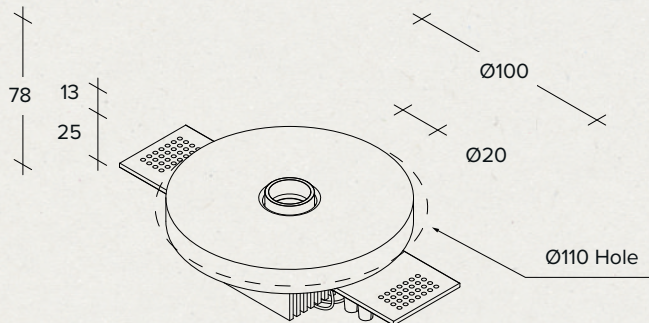

**T467 Rhodia**

Aluminium ring - **Brushed copper**

Recessed plaster lamp with aluminium ring.  
20 mm diameter light point with built-in LED module.  
Supplied with remote wiring power supply

Designed by	_blank design studio
Material / Materiale / Material / Material / Материал	Plaster and aluminium / Gesso e alluminio / Gips und Aluminium / Yeso y aluminio / Гипс и алюминий
Light source / Fonte di luce / Lichtquelle / Fuente de luz / Источник света	LED Module 1 x 7 W
Type-approvals / Omologazioni / Zulassungen / Homologaciones / Разрешения	   