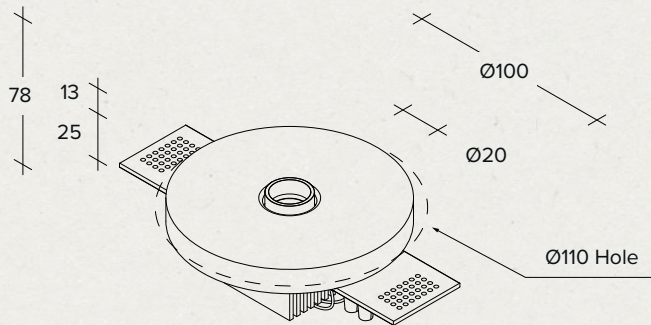

**T467 Rhodia**

Aluminium ring - **Brushed copper**

Recessed plaster lamp with aluminium ring.  
20 mm diameter light point with built-in LED module.  
Supplied with remote wiring power supply

Designed by	_blank design studio
Material / Materiale / Material / Material / Материал	Plaster and aluminium / Gesso e alluminio / Gips und Aluminium / Yeso y aluminio / Гипс и алюминий
Light source / Fonte di luce / Lichtquelle / Fuente de luz / Источник света	LED Module 1 x 7 W
Type-approvals / Omologazioni / Zulassungen / Homologaciones / Разрешения	   

Recessed plaster spotlight with aluminium ring.  
Light element diameter 20 mm with integrated Triac dimmer LED module. Power supply included, to be remote cabled. Once smoothed over, the spotlight - that can be installed in the plasterboard, blends into the structure.