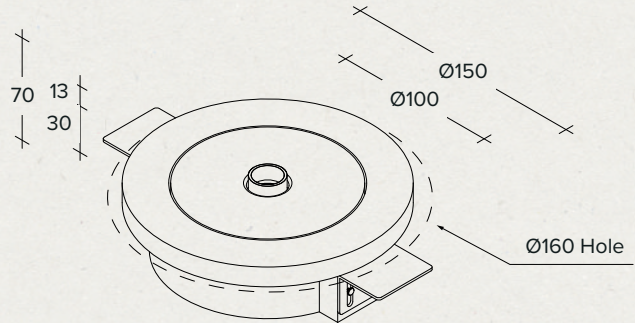

Aluminium ring - **Brushed brass**

T471 Rhodia

Aluminium ring - **Brushed copper**

Recessed plaster lamp with aluminium ring.
20 mm diameter light point with built-in LED module and power supply installed.

Recessed plaster spotlight with aluminium ring.
Light element diameter 20 mm with integrated Triac dimmer LED module. Power supply included, to be remote cabled. Once smoothed over, the spotlight - that can be installed in the plasterboard, blends into the structure.