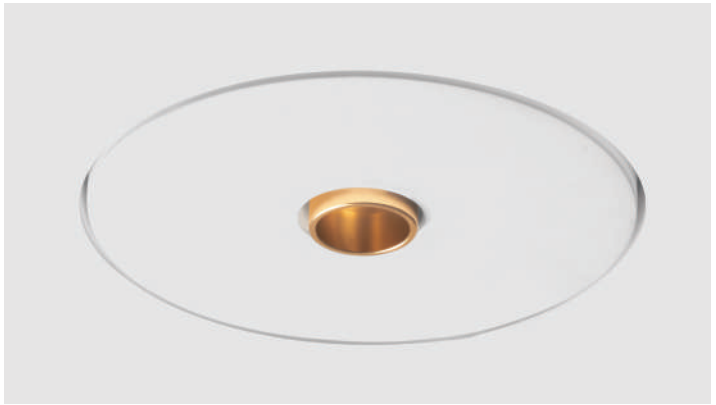

Aluminium ring - **Brushed brass**

T471 Rhodia

Aluminium ring - **Brushed copper**

Recessed plaster lamp with aluminium ring.
20 mm diameter light point with built-in LED module and power supply installed.

Recessed plaster spotlight with aluminium ring.
Light element diameter 20 mm with integrated Triac dimmer LED module. Power supply included, to be remote cabled. Once smoothed over, the spotlight - that can be installed in the plasterboard, blends into the structure.

↓ →
T468 / T483 Rhodia
Recessed plaster light with
matte black painted ring finishing
LED Module – 10,5W
Ø20 mm aluminium ring

← ↑

T469 / T484 Rhodia

Recessed plaster light with
matte white painted ring finishing
LED Module – 10,5W
Ø20 mm aluminium ring

↓ →
T470 / T485 Rhodia
Recessed plaster lamp with
brushed brass ring finishing
LED Module – 10,5W
Ø20 mm aluminium ring

T471 / T486 Rhodia

Recessed plaster lamp with
brushed copper ring finishing
LED Module - 10,5W
Ø20 mm aluminium ring