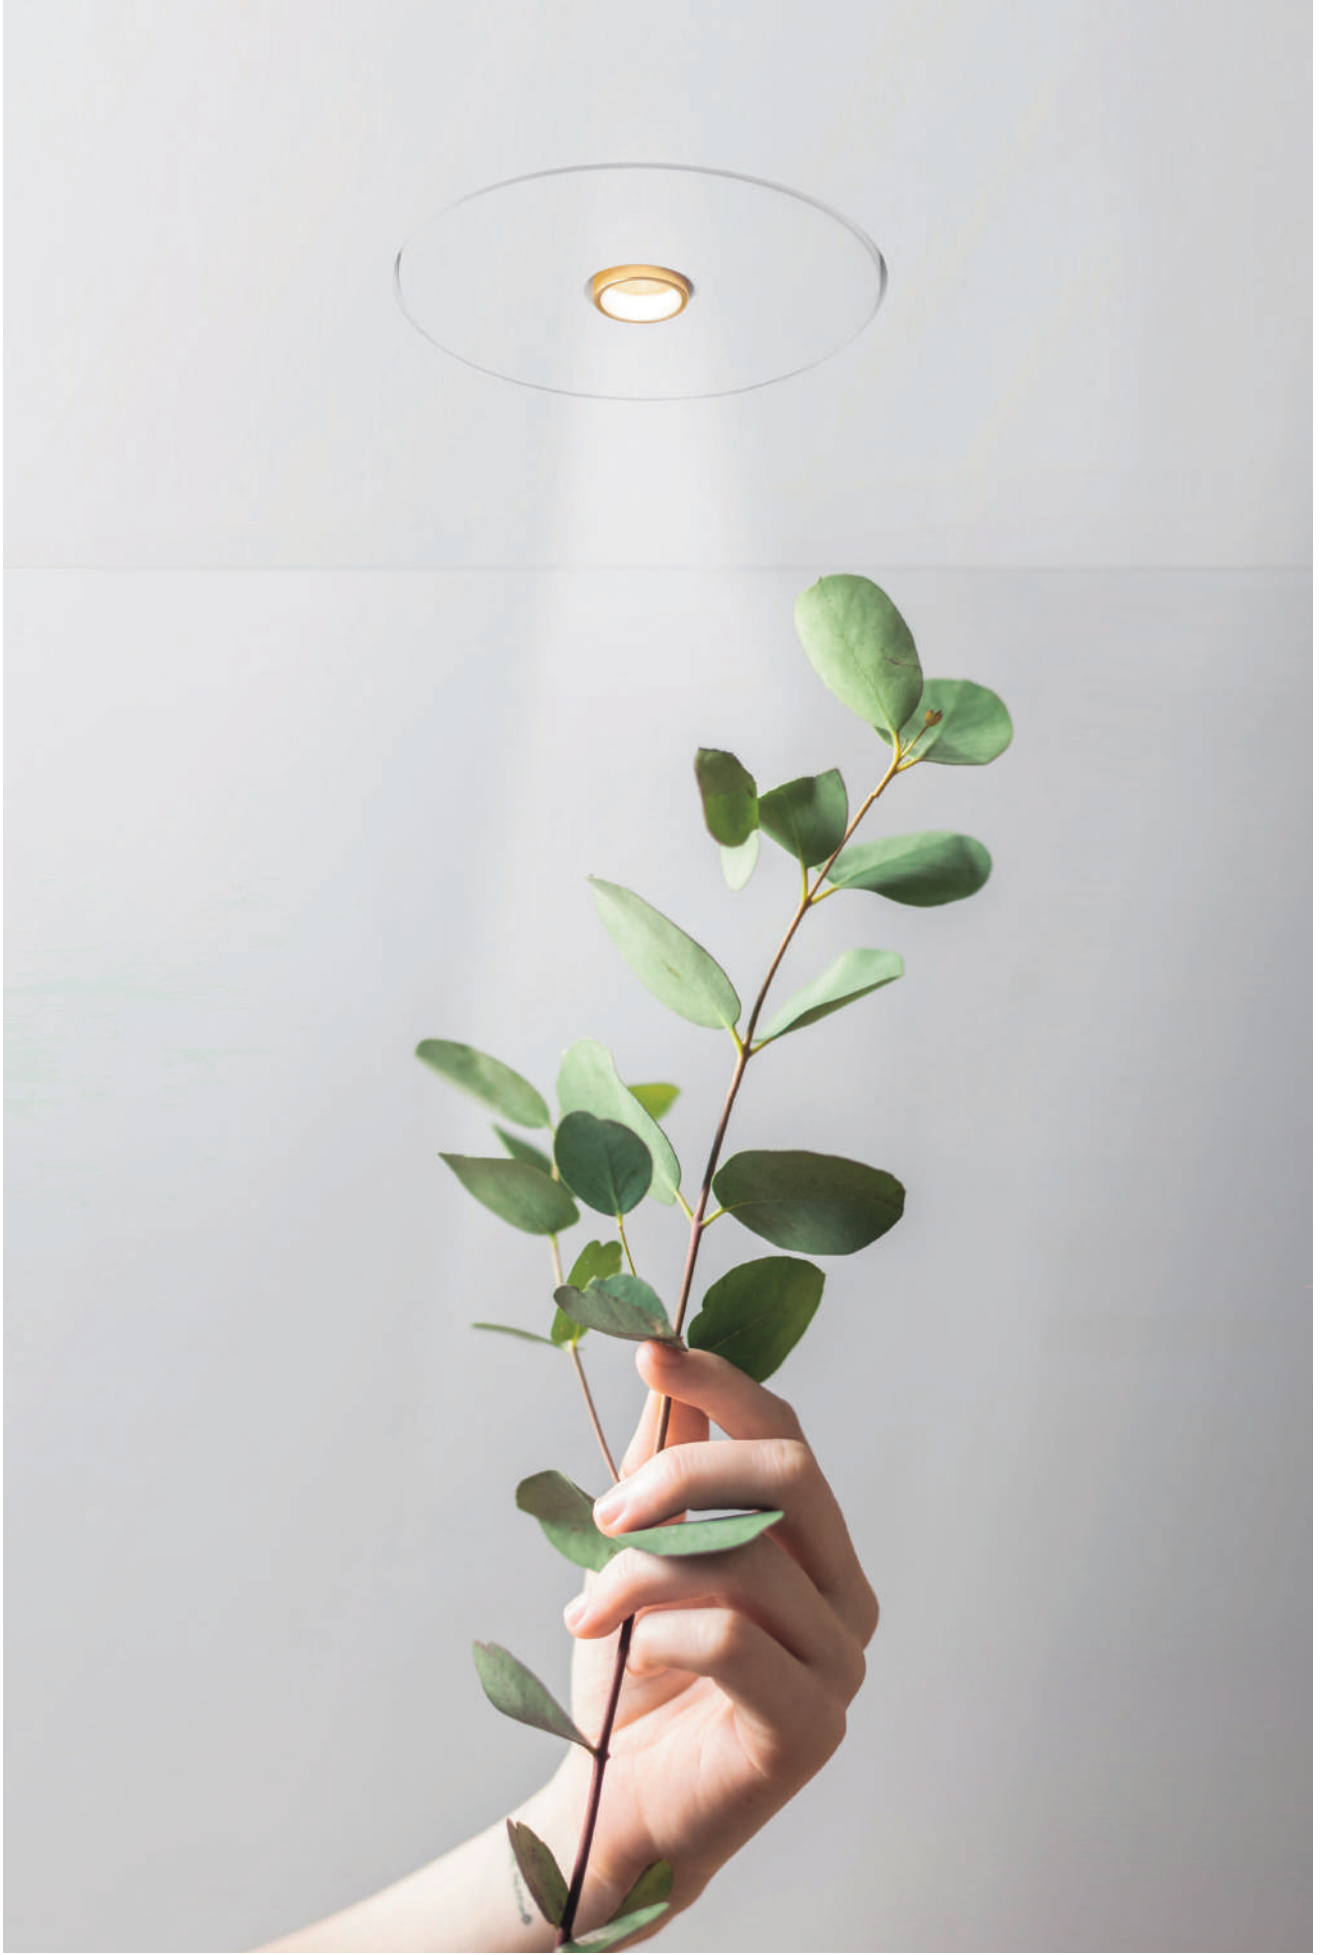

↓ →
T468 / T483 Rhodia
Recessed plaster light with
matte black painted ring finishing
LED Module – 10,5W
Ø20 mm aluminium ring