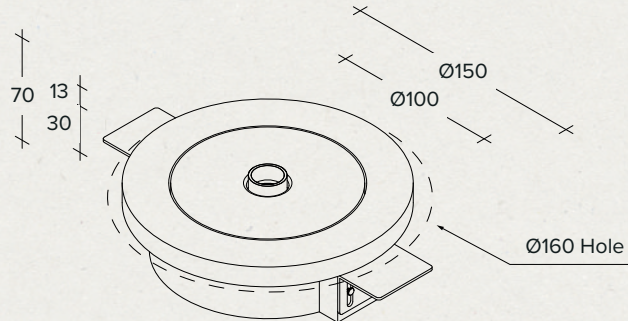

Aluminium ring - **Brushed brass**

T471 Rhodia

Aluminium ring - **Brushed copper**

Recessed plaster lamp with aluminium ring.
20 mm diameter light point with built-in LED module and power supply installed.

Recessed plaster spotlight with aluminium ring.
Light element diameter 20 mm with integrated Triac dimmer LED module. Power supply included, to be remote cabled. Once smoothed over, the spotlight - that can be installed in the plasterboard, blends into the structure.