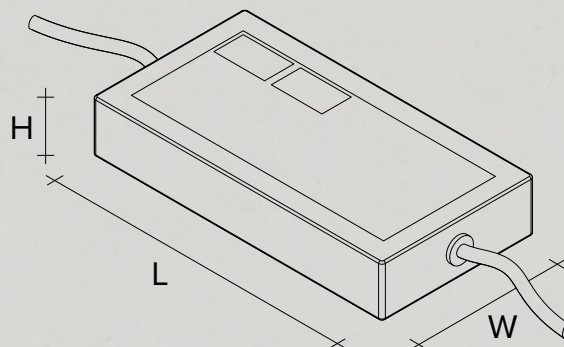

Power supply

Alimentatori / Netzgeräte / Fuentes de alimentación / Блоки питани

	L x H x W		L x H x W
T73.40W.24.DIM	171x30x40mm	T73.50W.24.SNP	160x58x18mm
T73.100W.24.DIM	220x30x40mm	T73.100W.24.SNP	164x56x17mm
T73.150W.24.DIM	220x40x50mm	T73.150W.24.SNP	179x63x30mm
T73.240W.24.DIM	244x40x50mm	T73.200W.24.SNP	195x67x31mm
T73.320W.24.DIM	255x40x50mm	T73.320W.24.SNP	215x77x35 mm
	L x H x W		L x H x W
T73.100W.24.IP67.ONOFF	000x00x00mm	T73.80W.24.DALI2	000x00x00mm
T73.200W.24.IP67.ONOFF	000x00x00mm	T73.150W.24.DALI2	000x00x00mm
T73.320W.48.IP67.ONOFF	000x00x00mm	T73.240W.24.DALI2	000x00x00mm