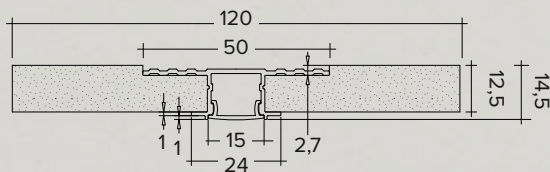

Model	cm	cover	finish
T532	200	Opal	White

Optional extra cover

Model	cm	cover
T531	600	Opal

T530 / T533 Ipsy

Black / For dry and humid environments

Made of plasterboard and black coated extruded aluminium with opal cover / Realizzato in cartongesso e alluminio estruso verniciato nero con copertura opale