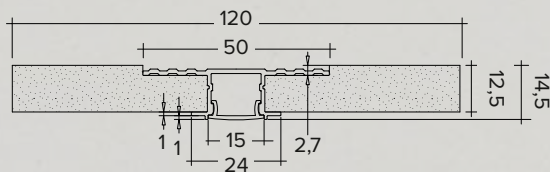

T529 / T532 Ipso

White / For dry and humid environments

Made of plasterboard and white coated extruded aluminium with opal cover / Realizzato in cartongesso e alluminio estruso verniciato bianco con copertura opale