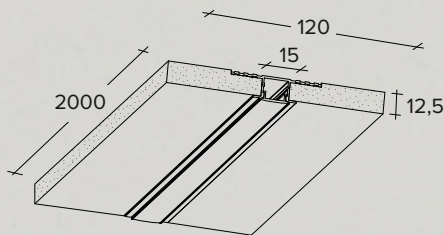

T530 / T533 Ipsy

Black / For dry and humid environments

Made of plasterboard and black coated extruded aluminium with opal cover / Realizzato in cartongesso e alluminio estruso verniciato nero con copertura opale

Mounting / Montaggio / Montage / Montaje / сборка

Recessed

Material / Materiale / Material / Material / Материал

Aluminium, drywall and polymer material / Alluminio, cartongesso e materiale polimerico / Aluminium, Gipskarton und Polymermaterial / Aluminio, cartón yeso y material polimérico / Алюминий, гипсокартон и полимерный материал

Light source / Fonte di luce / Lichtquelle / Fuente de luz / Источник света

LED strip
(Supplied separately - p. 150)