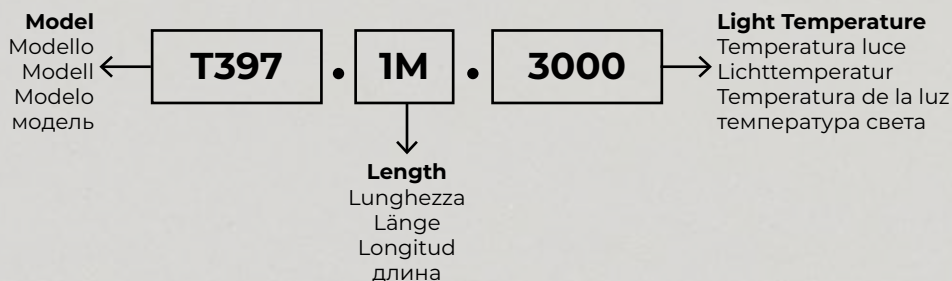

Model	cm	cover	finish
T533	200	Opal	Black

Optional extra cover

Model	cm	cover
T531	600	Opal

LED source

Sorgente LED / LED-Lichtquelle / Fuente de LED / Светодиодный источник света

T397._M.3000	T397._M.4000	T398._M.3000	T398._M.4000
3000 K°	4000 K°	3000 K°	4000 K°
14,4 W/m	14,4 W/m	19,2 W/m	19,2 W/m
Ra80	Ra80	Ra90	Ra90
2016 lumen/m	2232 lumen/m	2400 lumen/m	2640 lumen/m
160 led/m	160 led/m	240 led/m	240 led/m
24 V	24 V	24 V	24 V